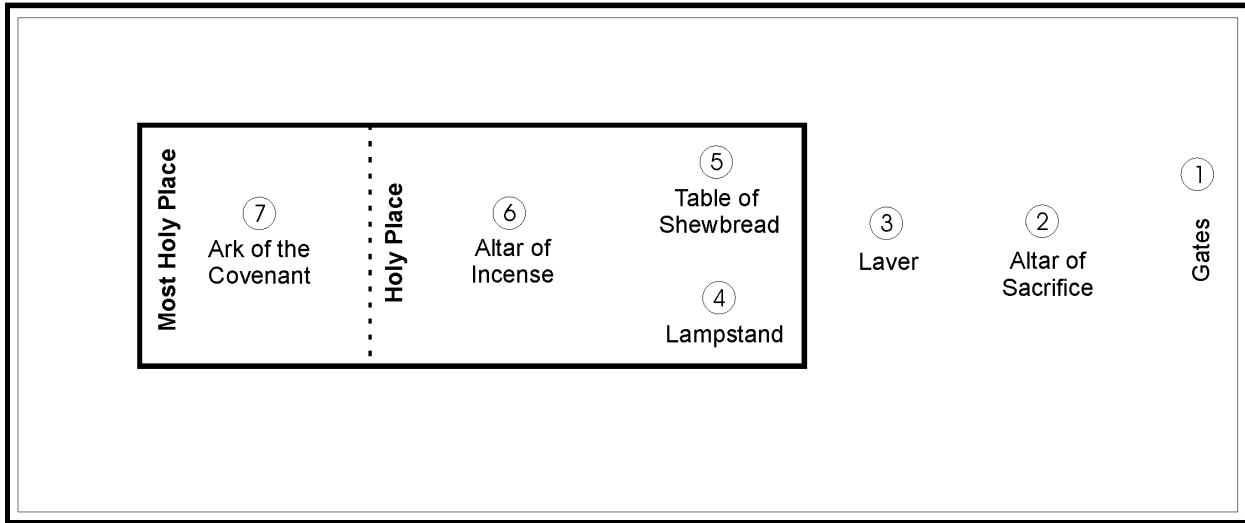

THE SANCTUARY A MODEL FOR PRAYER

KEY

1. Enter with praise – Ps. 100; Luke 10:21.
2. Confession - 1 John 1:8-9; Rom. 10:9; 2 Tim. 2:19.
3. Washing through the Word/Listen to God – Eph. 5:25-26; John 17:17.
4. Baptism of the Holy Spirit - Luke 11:13; Gal. 5:22-25.
5. Strength for the day - John 6:32-33; Rom. 13:12-14; Put on the whole armor of God – Eph. 6:10-18 (see p. 28).
6. Intercession – Phil. 1:3-4; Rom. 1:9-10.
7. Experience intimate communion – Ps. 16:8,11. Enter into the heavenly sanctuary with Christ. Heb. 10:19, 20 (in the context of Matt. 27:51a, Heb. 9:8-14, Heb. 10:11-22)